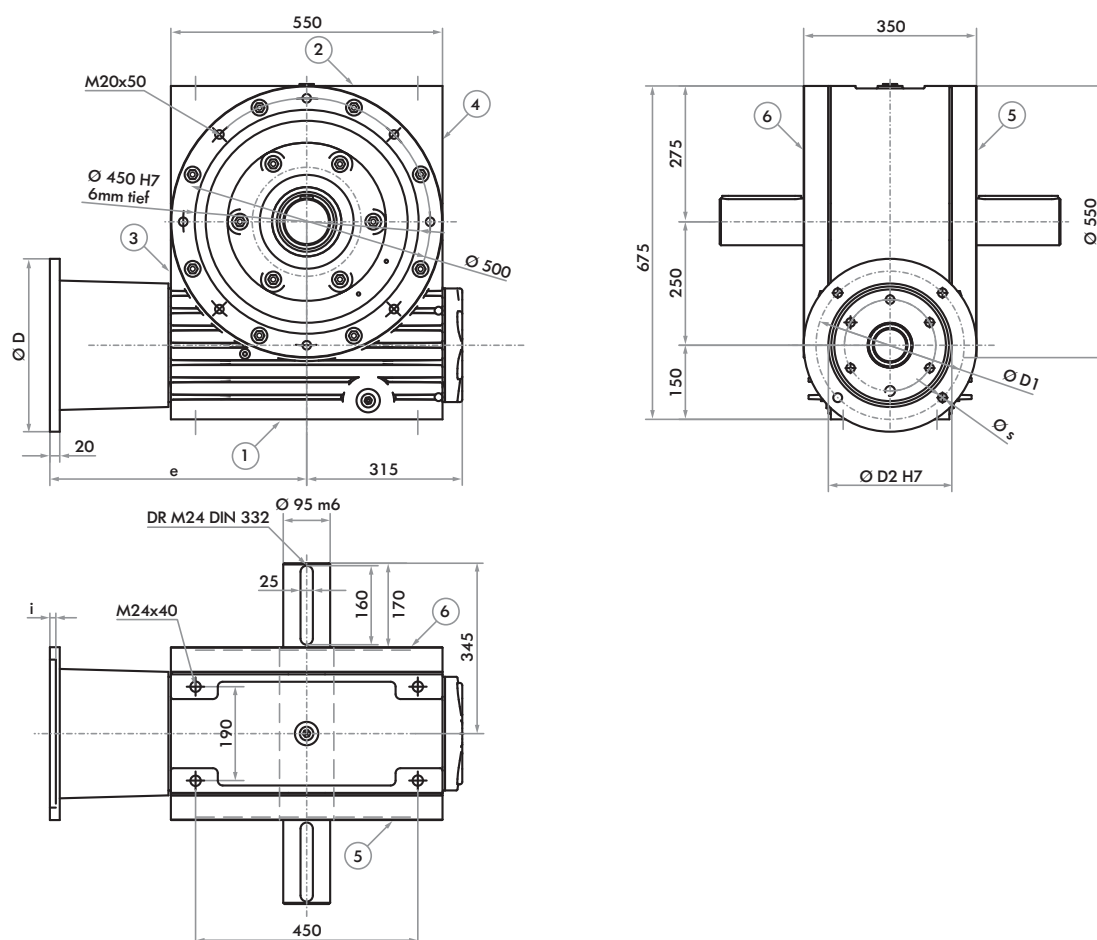

Typ / Type SL250

Bauart / Model

BO1

BO2

BO3

BO0

Motorflansch SL / Motor flange SL

D	D1	D2	s	i	d Motorwelle	Lm	e
350	300	250	4x18	6	42	110	425
350	300	250	4x18	6	48	110	425
400	350	300	4x18	6	55	110	425
450	400	350	8x18	6	60	140	450